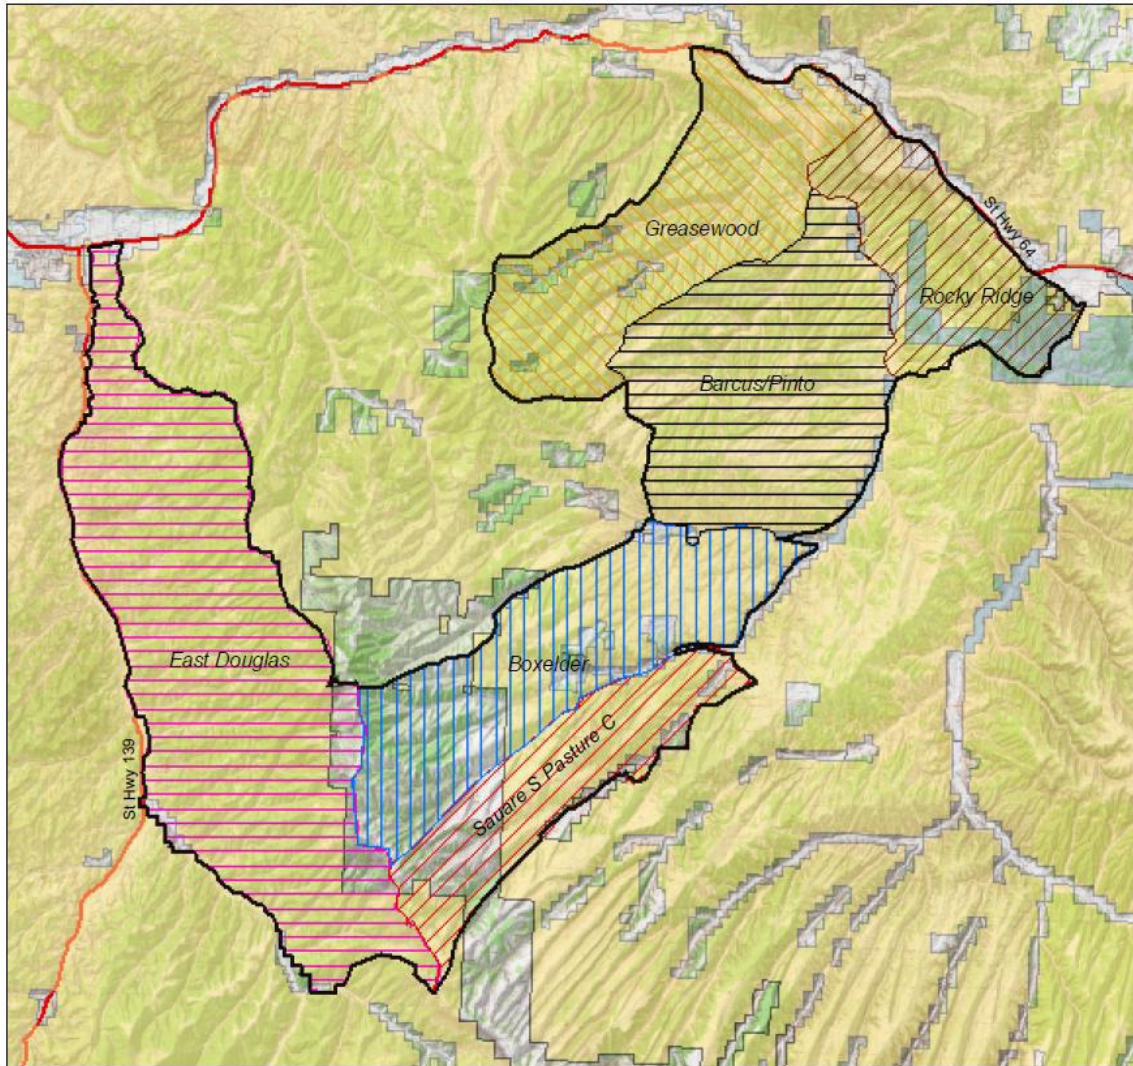

Geographic Regions Within the HMA

Piceance East Douglas HMA	BLM
HMA Geographic Regions	CDW
Barcus/Pinto	County
Boxelder	FOR
East Douglas	NPS
Greasewood	PRI
Rocky Ridge	STA
Saurare S Pasture C	
FieldOffice_Boundary_WRFO	

6/20/2011

Sources:
BLM, USGS, CDOW, etc.